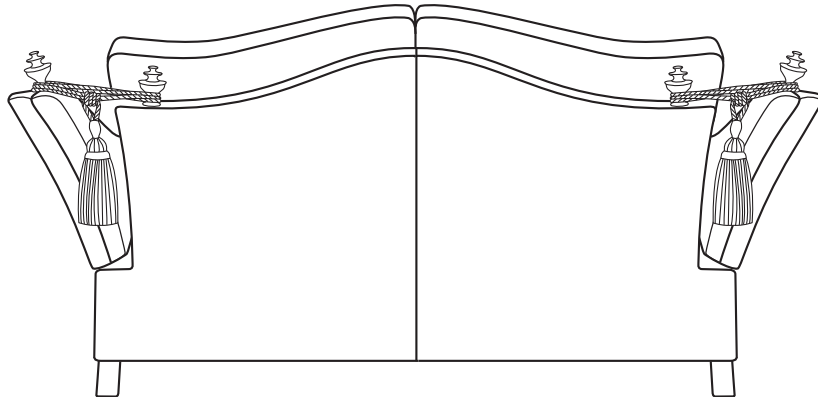

BELLAGIO

2.5 SEATER FORMAL CUSHION

18cm / 7" 150cm / 59" 18cm / 7"

69cm / 27"

94cm / 37"

53cm / 21"

92cm / 36"

186cm / 73"

Overall Height	Overall Width	Overall Depth	Arm Height	Back Height of Frame	Seat Height	Arm Width	Inside Width Arm to Arm	Seat Depth to Cushions	Seat Depth no Cushions
94cm / 37"	186cm / 73"	112cm / 44"	69cm / 27"	92cm / 36"	53cm / 21"	18cm / 7"	150cm / 59"	56cm / 22"	76cm / 30"

Seating sizes vary to a great extent and particularly wherever there are soft cushions involved, this is magnified with front of seat to back cushion depths, whilst formal back cushions will vary with age and plumping. It is essential to note that scatter back cushion depths will adjust from which point you measure, overtime and with plumping, the accurate measurement does not exist as it will resize each and every time you enjoy its comfort.