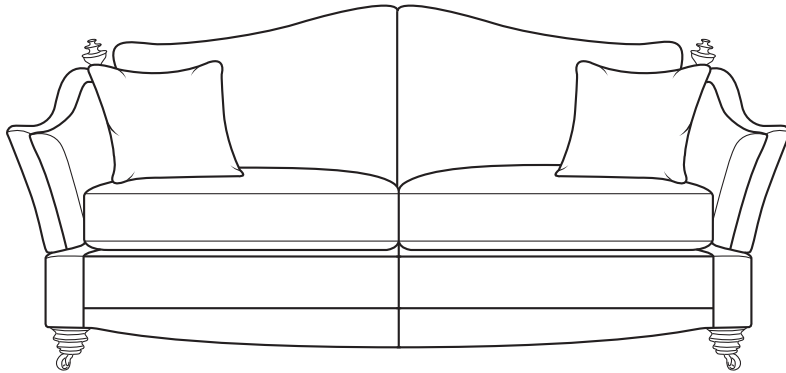

BELLAGIO

2.5 SEATER FORMAL CUSHION

18cm / 7" 150cm / 59" 18cm / 7"

69cm / 27"

94cm / 37"

53cm / 21"

92cm / 36"

186cm / 73"

Overall Height	Overall Width	Overall Depth	Arm Height	Back Height of Frame	Seat Height	Arm Width	Inside Width Arm to Arm	Seat Depth to Cushions	Seat Depth no Cushions
94cm / 37"	186cm / 73"	112cm / 44"	69cm / 27"	92cm / 36"	53cm / 21"	18cm / 7"	150cm / 59"	56cm / 22"	76cm / 30"

Seating sizes vary to a great extent and particularly wherever there are soft cushions involved, this is magnified with front of seat to back cushion depths, whilst formal back cushions will vary with age and plumping. It is essential to note that scatter back cushion depths will adjust from which point you measure, overtime and with plumping, the accurate measurement does not exist as it will resize each and every time you enjoy its comfort.