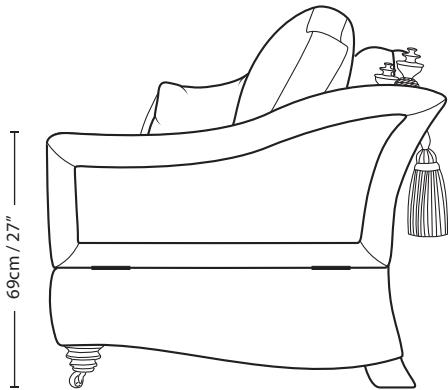

BELLAGIO

2.5 SEATER FORMAL CUSHION

18cm / 7" 150cm / 59" 18cm / 7"

69cm / 27"

94cm / 37"

53cm / 21"

92cm / 36"

186cm / 73"

Overall Height	Overall Width	Overall Depth	Arm Height	Back Height of Frame	Seat Height	Arm Width	Inside Width Arm to Arm	Seat Depth to Cushions	Seat Depth no Cushions
94cm / 37"	186cm / 73"	112cm / 44"	69cm / 27"	92cm / 36"	53cm / 21"	18cm / 7"	150cm / 59"	56cm / 22"	76cm / 30"

Seating sizes vary to a great extent and particularly wherever there are soft cushions involved, this is magnified with front of seat to back cushion depths, whilst formal back cushions will vary with age and plumping. It is essential to note that scatter back cushion depths will adjust from which point you measure, overtime and with plumping, the accurate measurement does not exist as it will resize each and every time you enjoy its comfort.